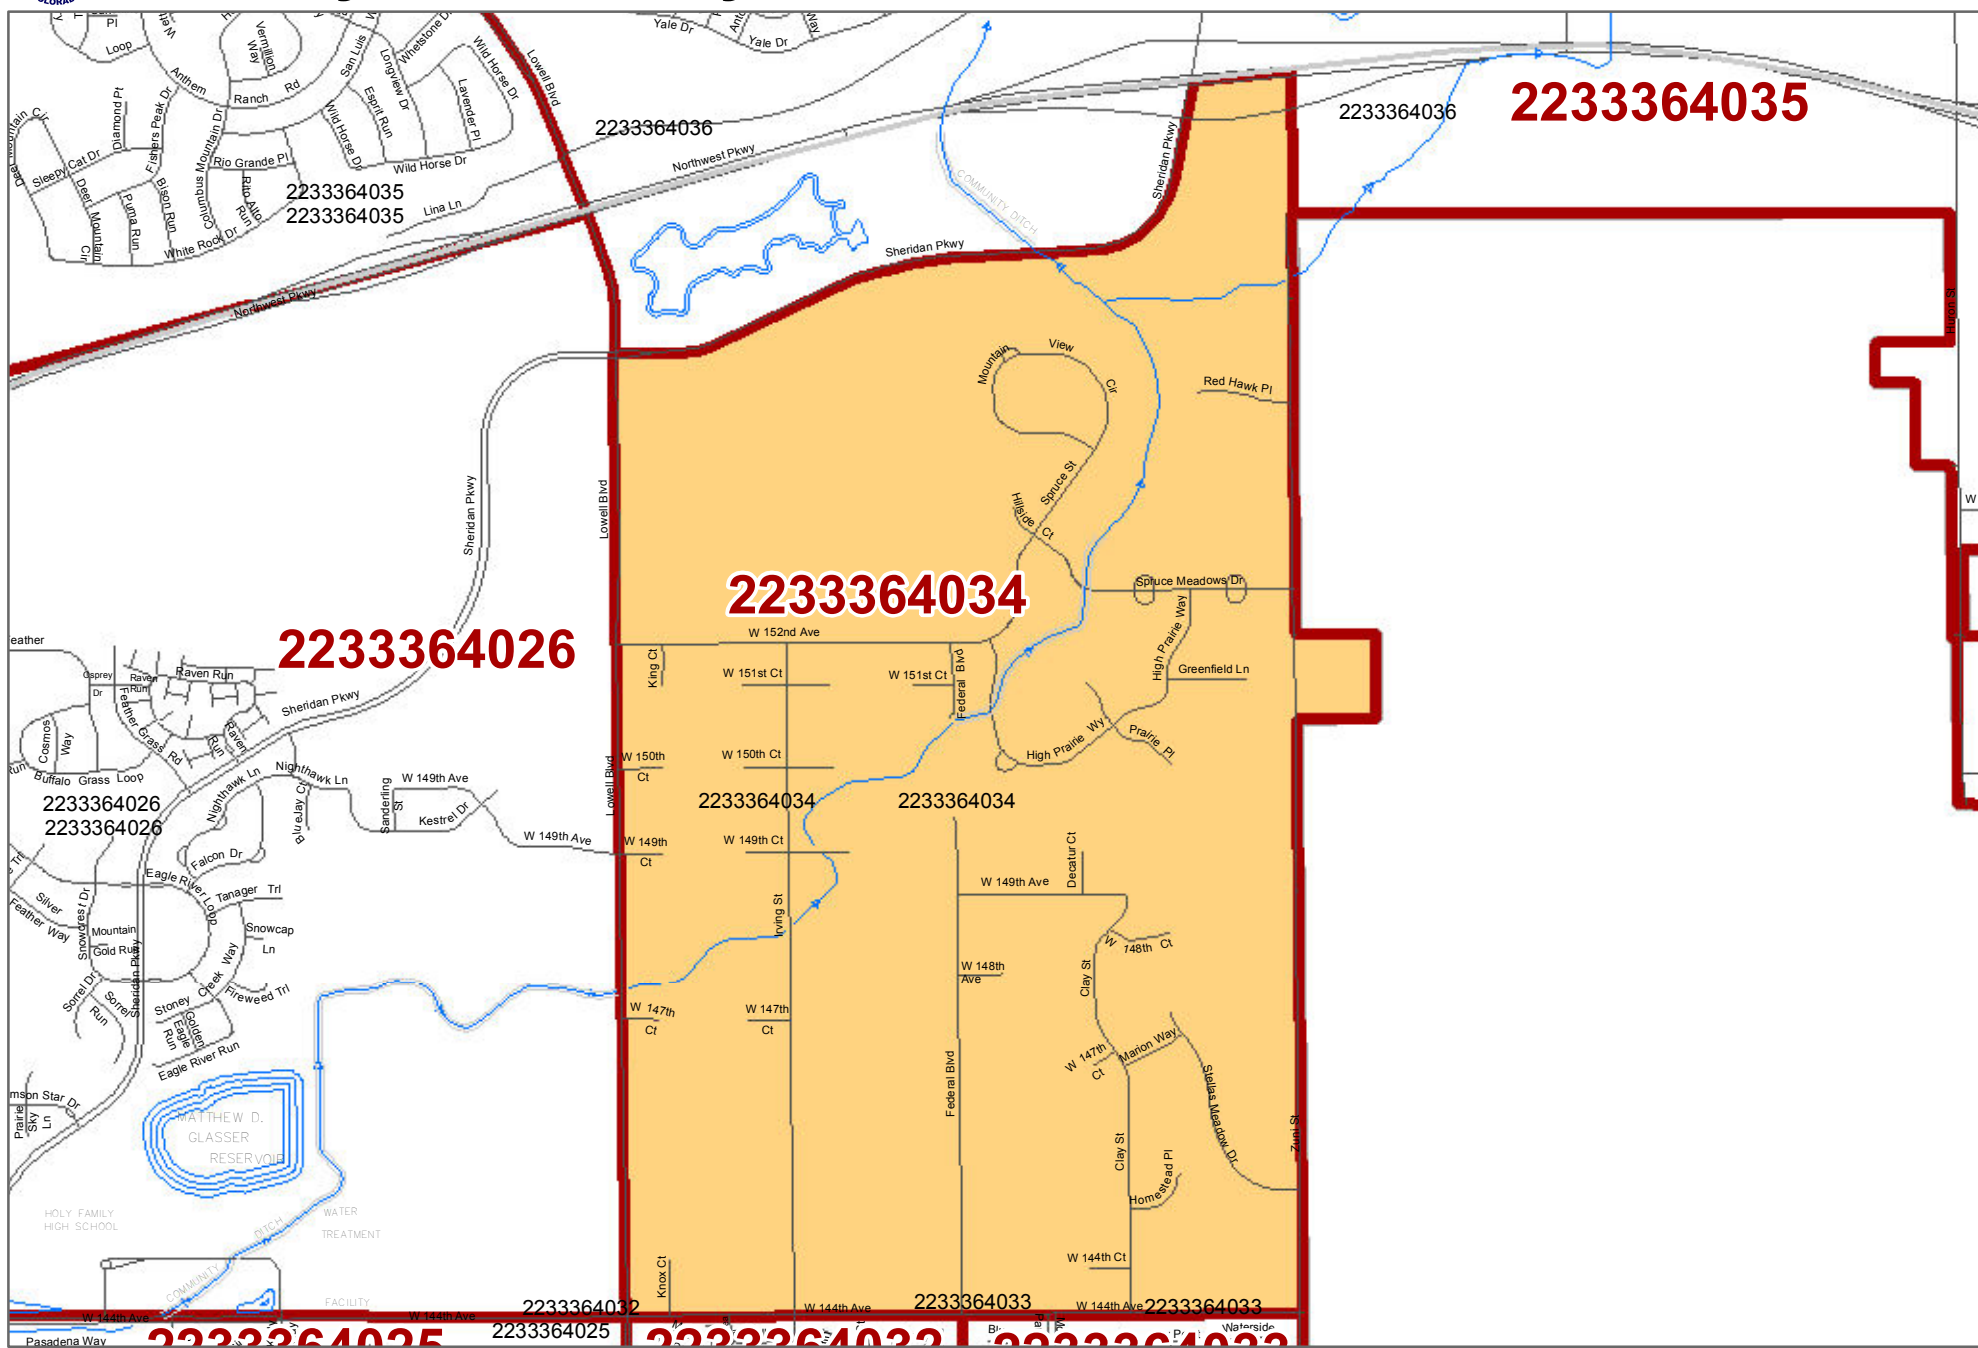

The City and County of Broomfield

Official General Election Wards

Precinct
2233364034

Legend

-  Broomfield Precincts
- City Council Wards**
- Ward**
-  WARD-1
-  WARD-2
-  WARD-3
-  WARD-4
-  WARD-5
-  BROOMFIELD BOUNDARY