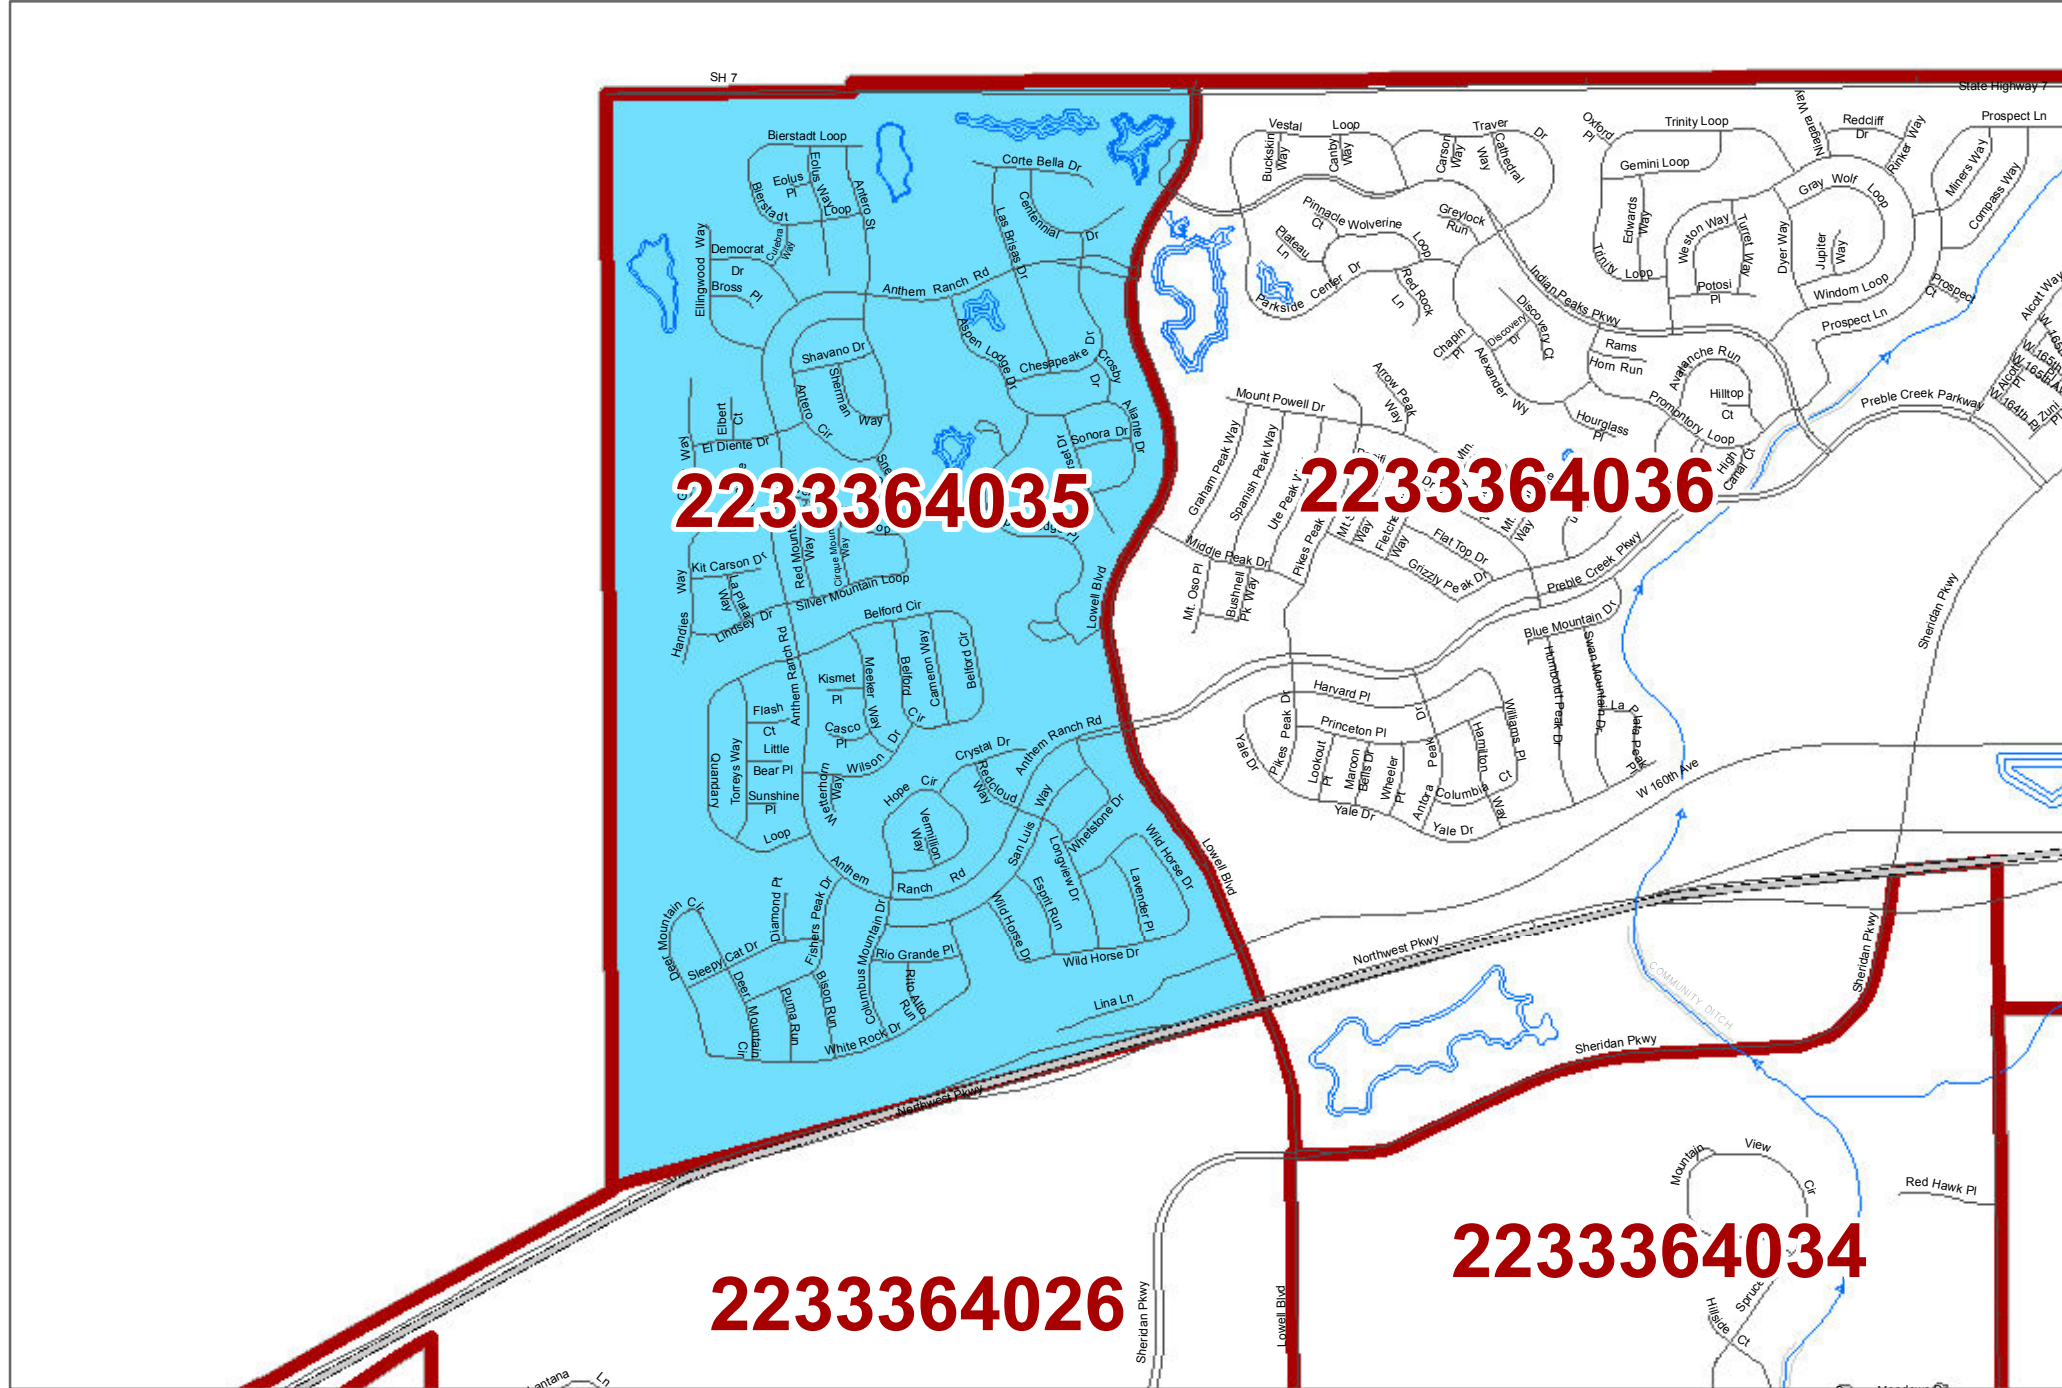

The City and County of Broomfield

Official General Election Wards

**Precinct
2233364035**

Legend

-  PRECINCTS
- City Council Wards**
- Ward**
-  WARD-1
-  WARD-2
-  WARD-3
-  WARD-4
-  WARD-5
-  BROOMFIELD BOUNDARY