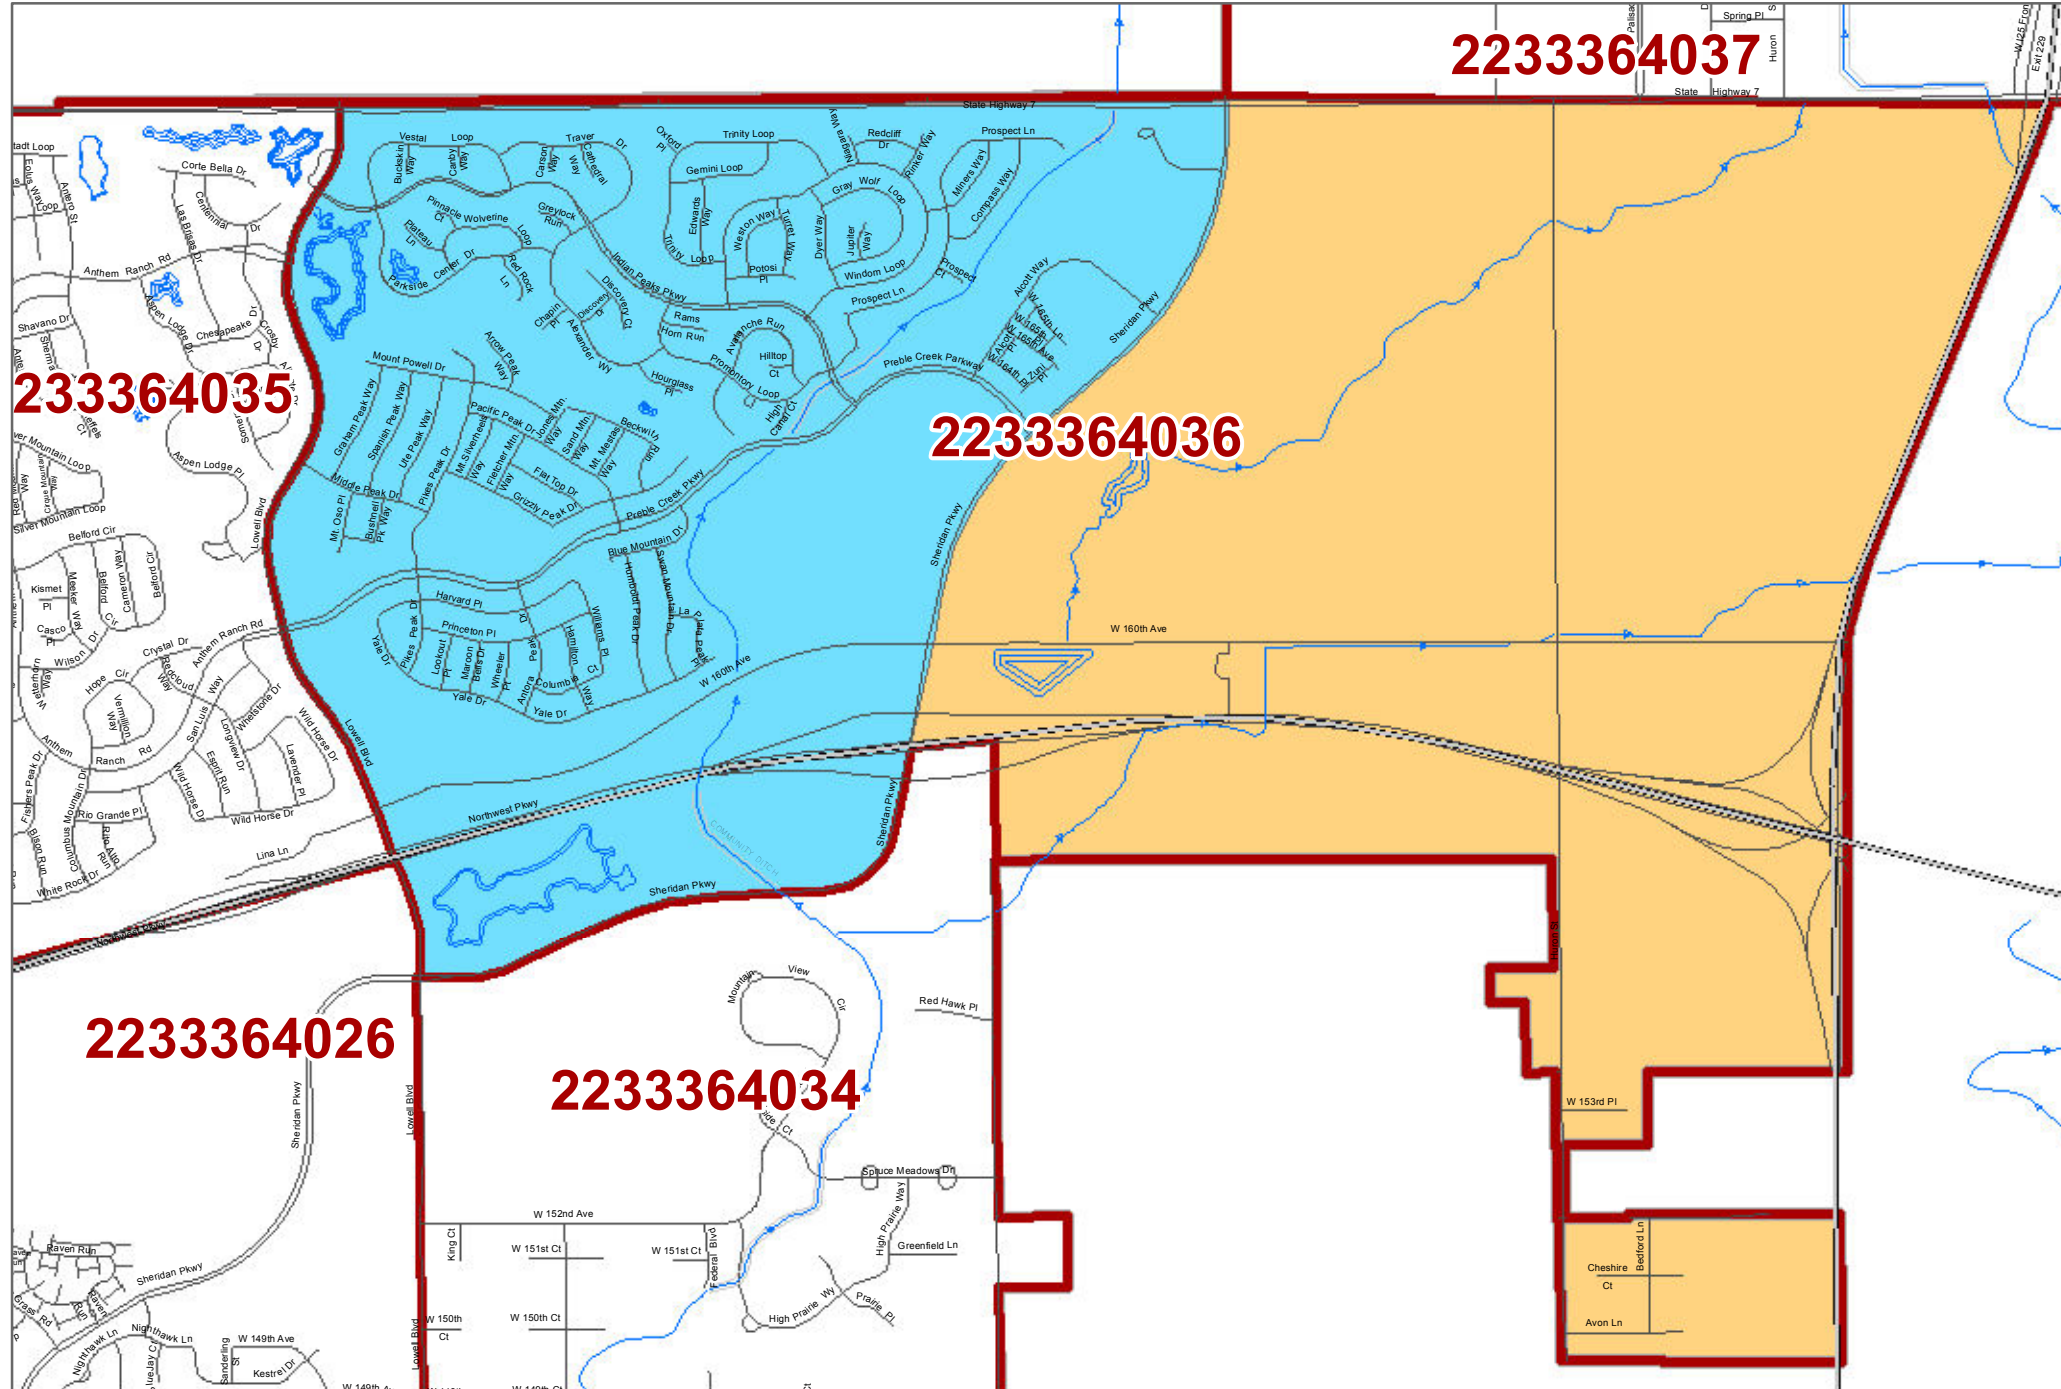

The City and County of Broomfield

Official General Election Wards

Precinct
2233364036

Legend

- Broomfield Precincts
- BROOMFIELD BOUNDARY

City Council Wards

- WARD-1
- WARD-2
- WARD-3
- WARD-4
- WARD-5