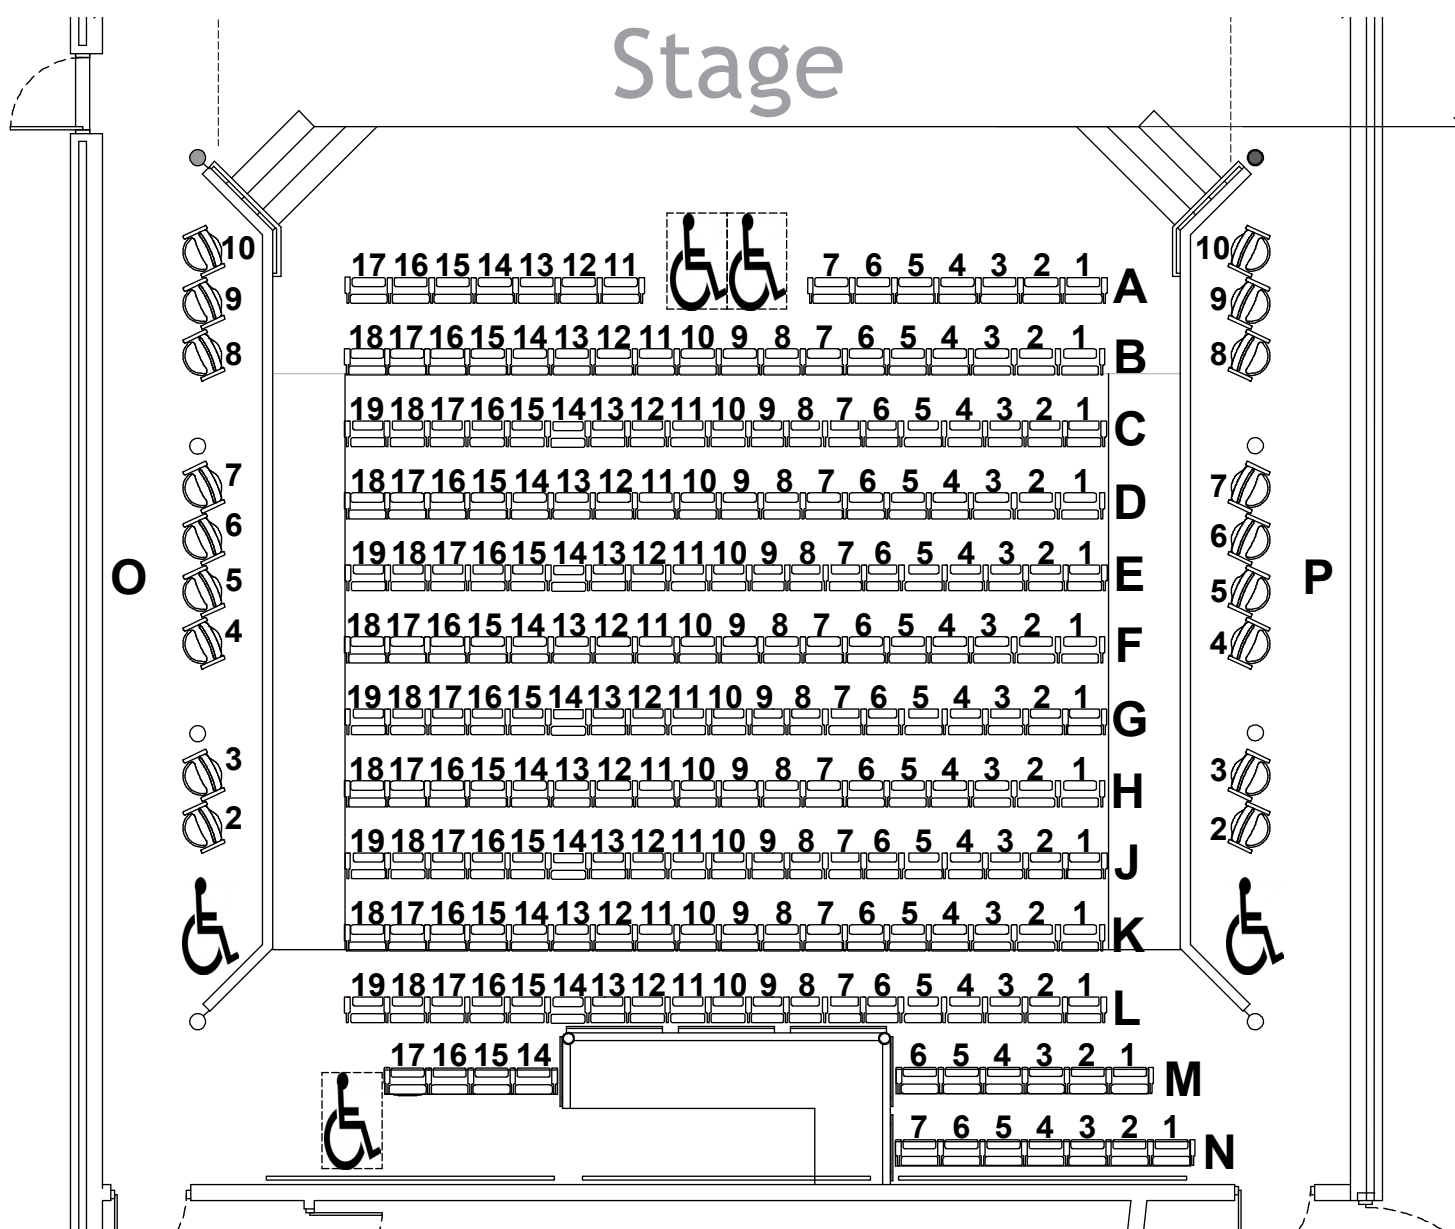

Auditorium Main Floor Seating - 234 seats and 5 wheelchair accessible spaces

Auditorium Balcony Seating - 54 seats and 1 wheelchair accessible spaces