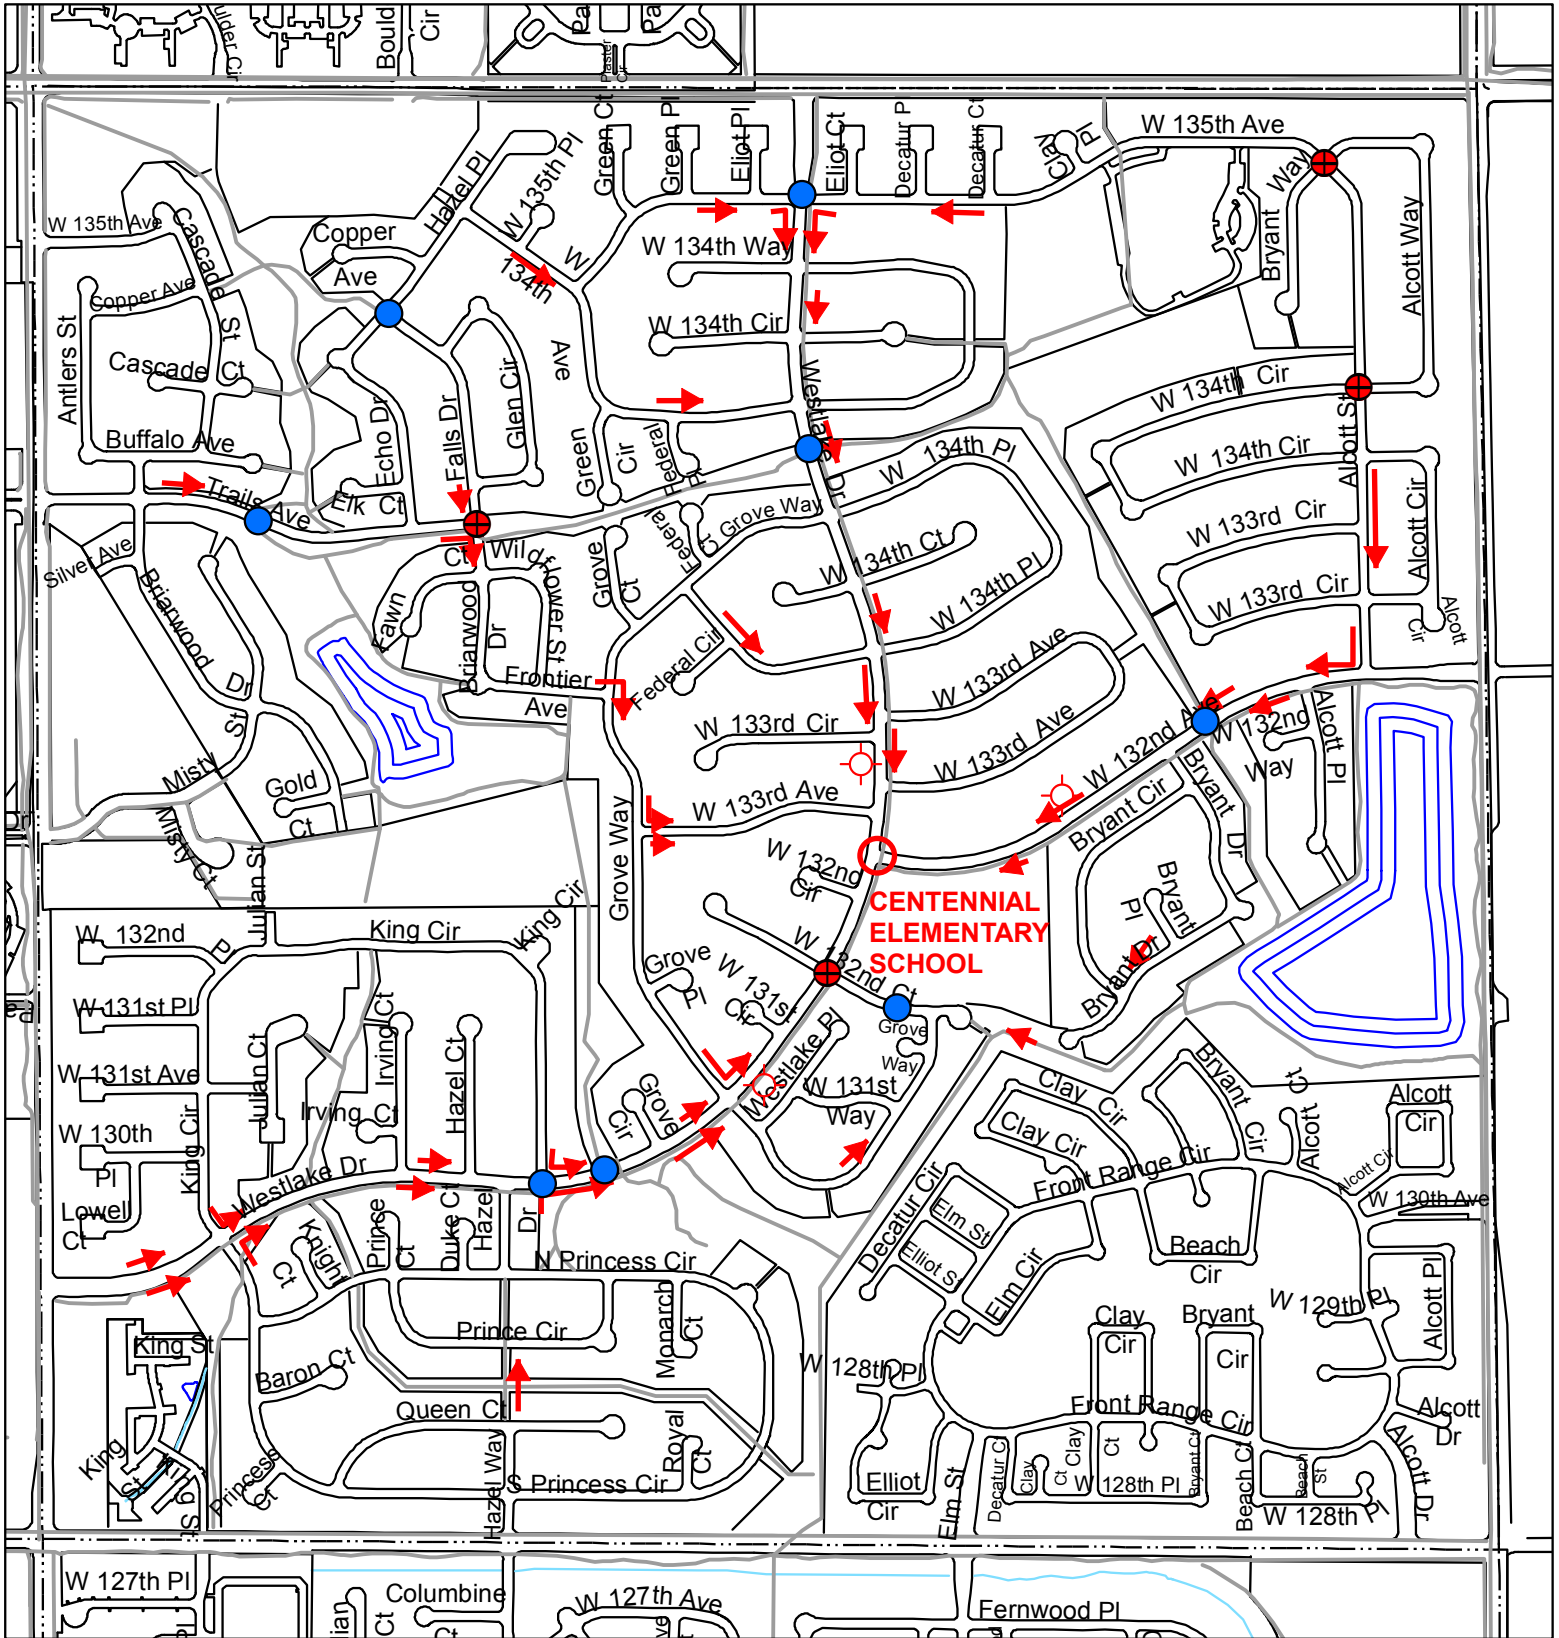

# SUGGESTED WALKING ROUTES TO CENTENNIAL ELEMENTARY SCHOOL

**Legend**

- All-Way Stop
- ⊕ Flashing Beacon W/15 MPH Speed Limit
- School Crossing / X - Walk
- Traffic Signal
- Neighborhood Trails