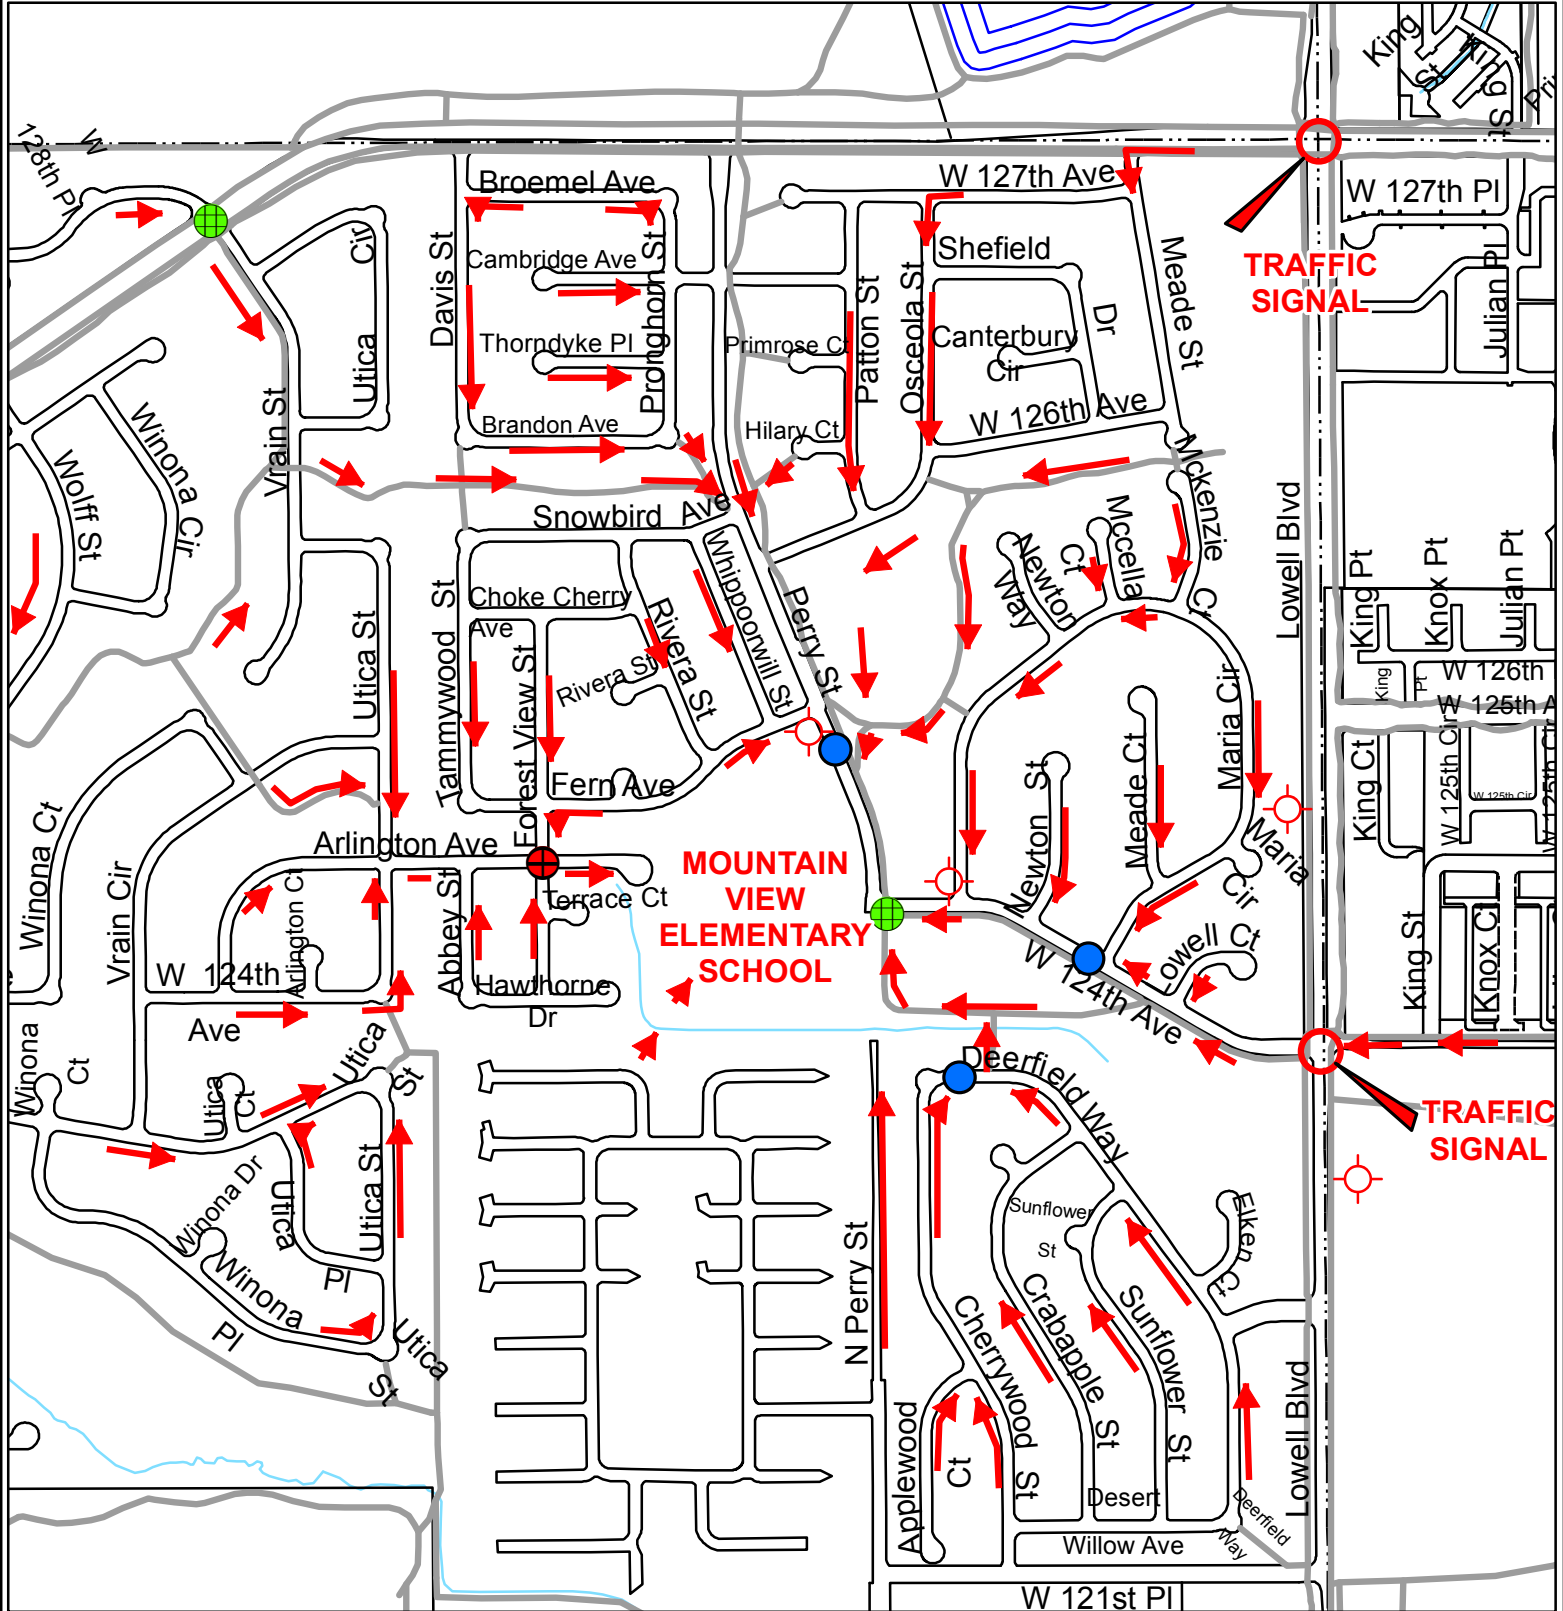

SUGGESTED WALKING ROUTES TO MOUNTAIN VIEW ELEMENTARY SCHOOL

Crossings

- ⊕ All-Way Stop
- ⊙ Flashing Beacon W/15 MPH Speed Limit
- School Crossing / X - Walk
- School Pedestrian Activated Crossing
- Traffic Signal