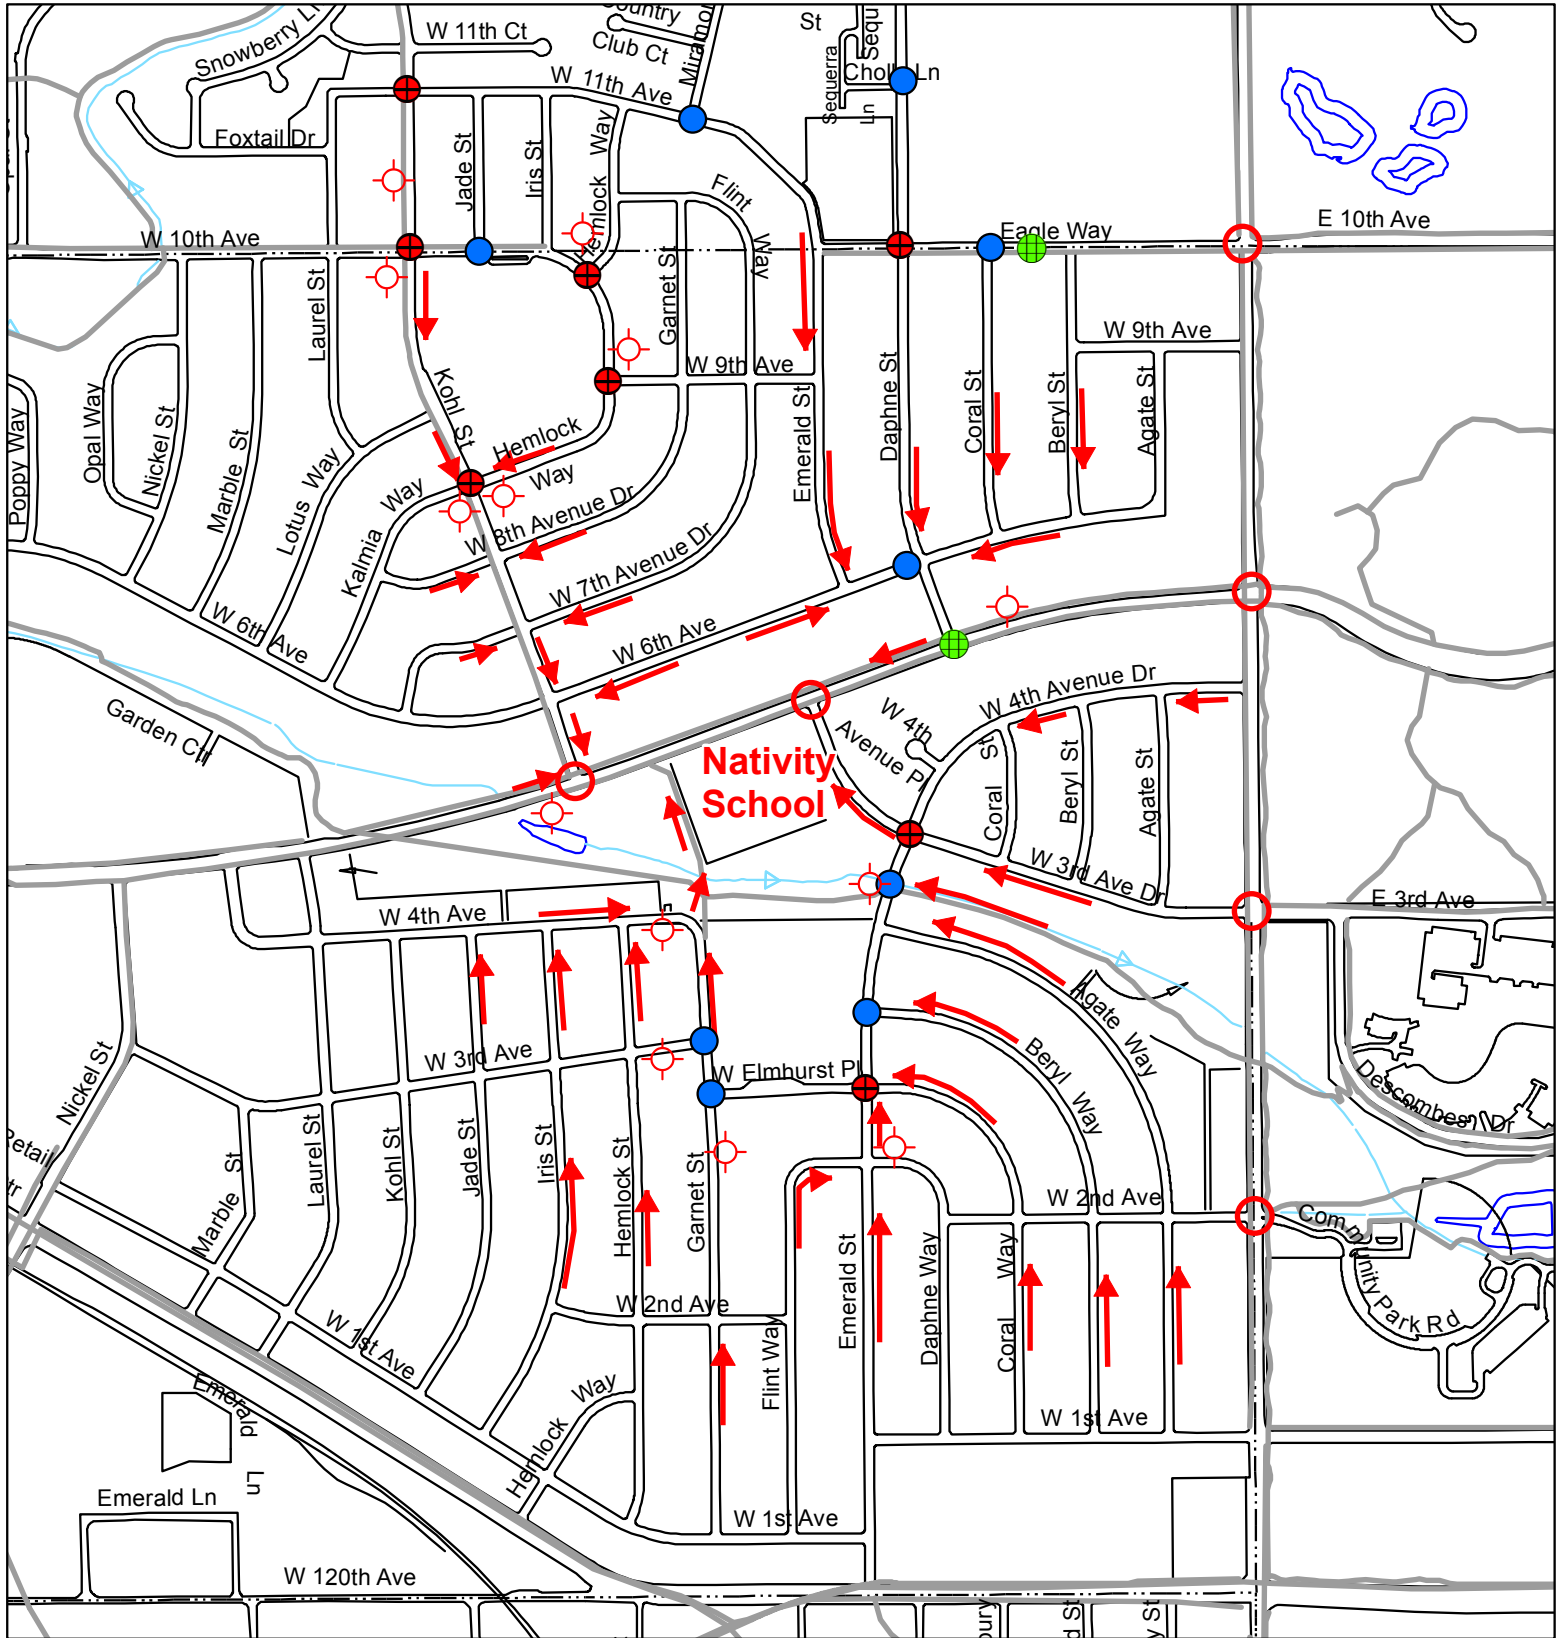

SUGGESTED WALKING ROUTES TO NATIVITY SCHOOL

- Legend
- All-Way Stop
 - ⊙ Flashing Beacon W/15 MPH Speed Limit
 - School Crossing / X - Walk
 - School Pedestrian Activated Crossing
 - Traffic Signal
 - Neighborhood Trails