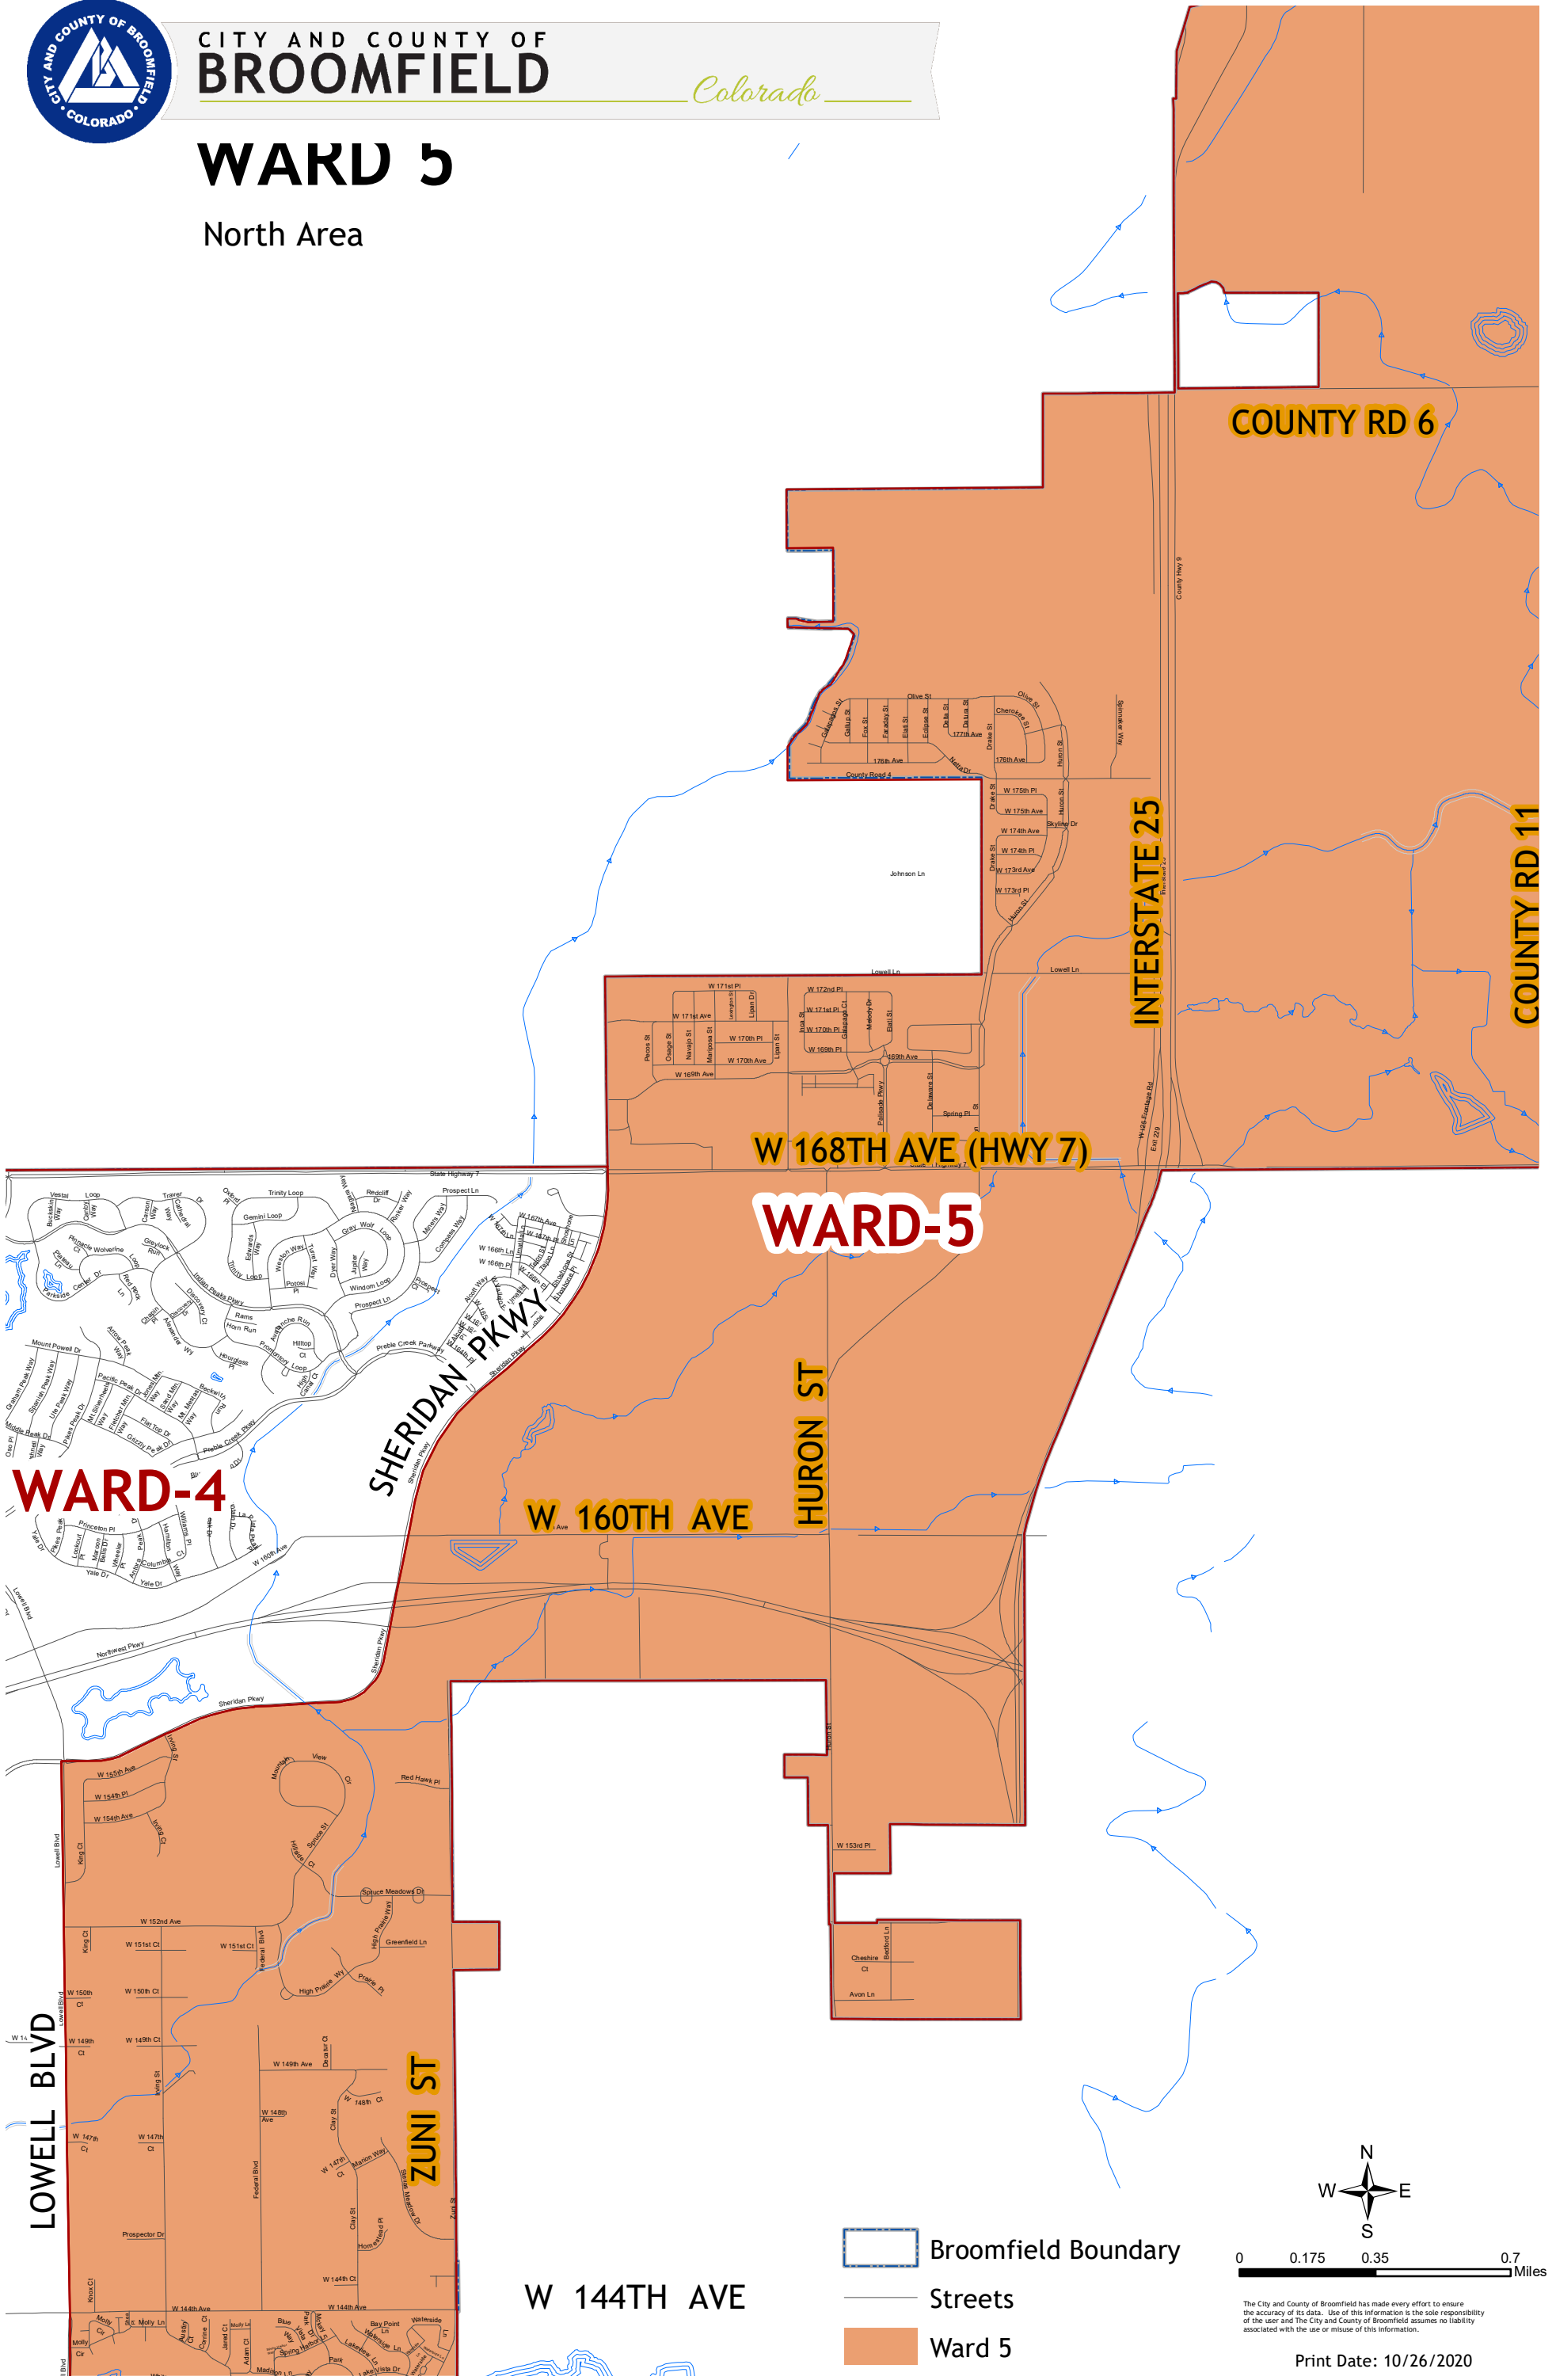

CITY AND COUNTY OF
BROOMFIELD

Colorado

WARD 5

North Area

COUNTY RD 6

INTERSTATE 25

COUNTY RD 11

W 168TH AVE (HWY 7)

WARD-5

SHERIDAN PKWY

HURON ST

W 160TH AVE

WARD-4

LOWELL BLVD

ZUNI ST

W 144TH AVE

- Broomfield Boundary
- Streets
- Ward 5

Print Date: 10/26/2020