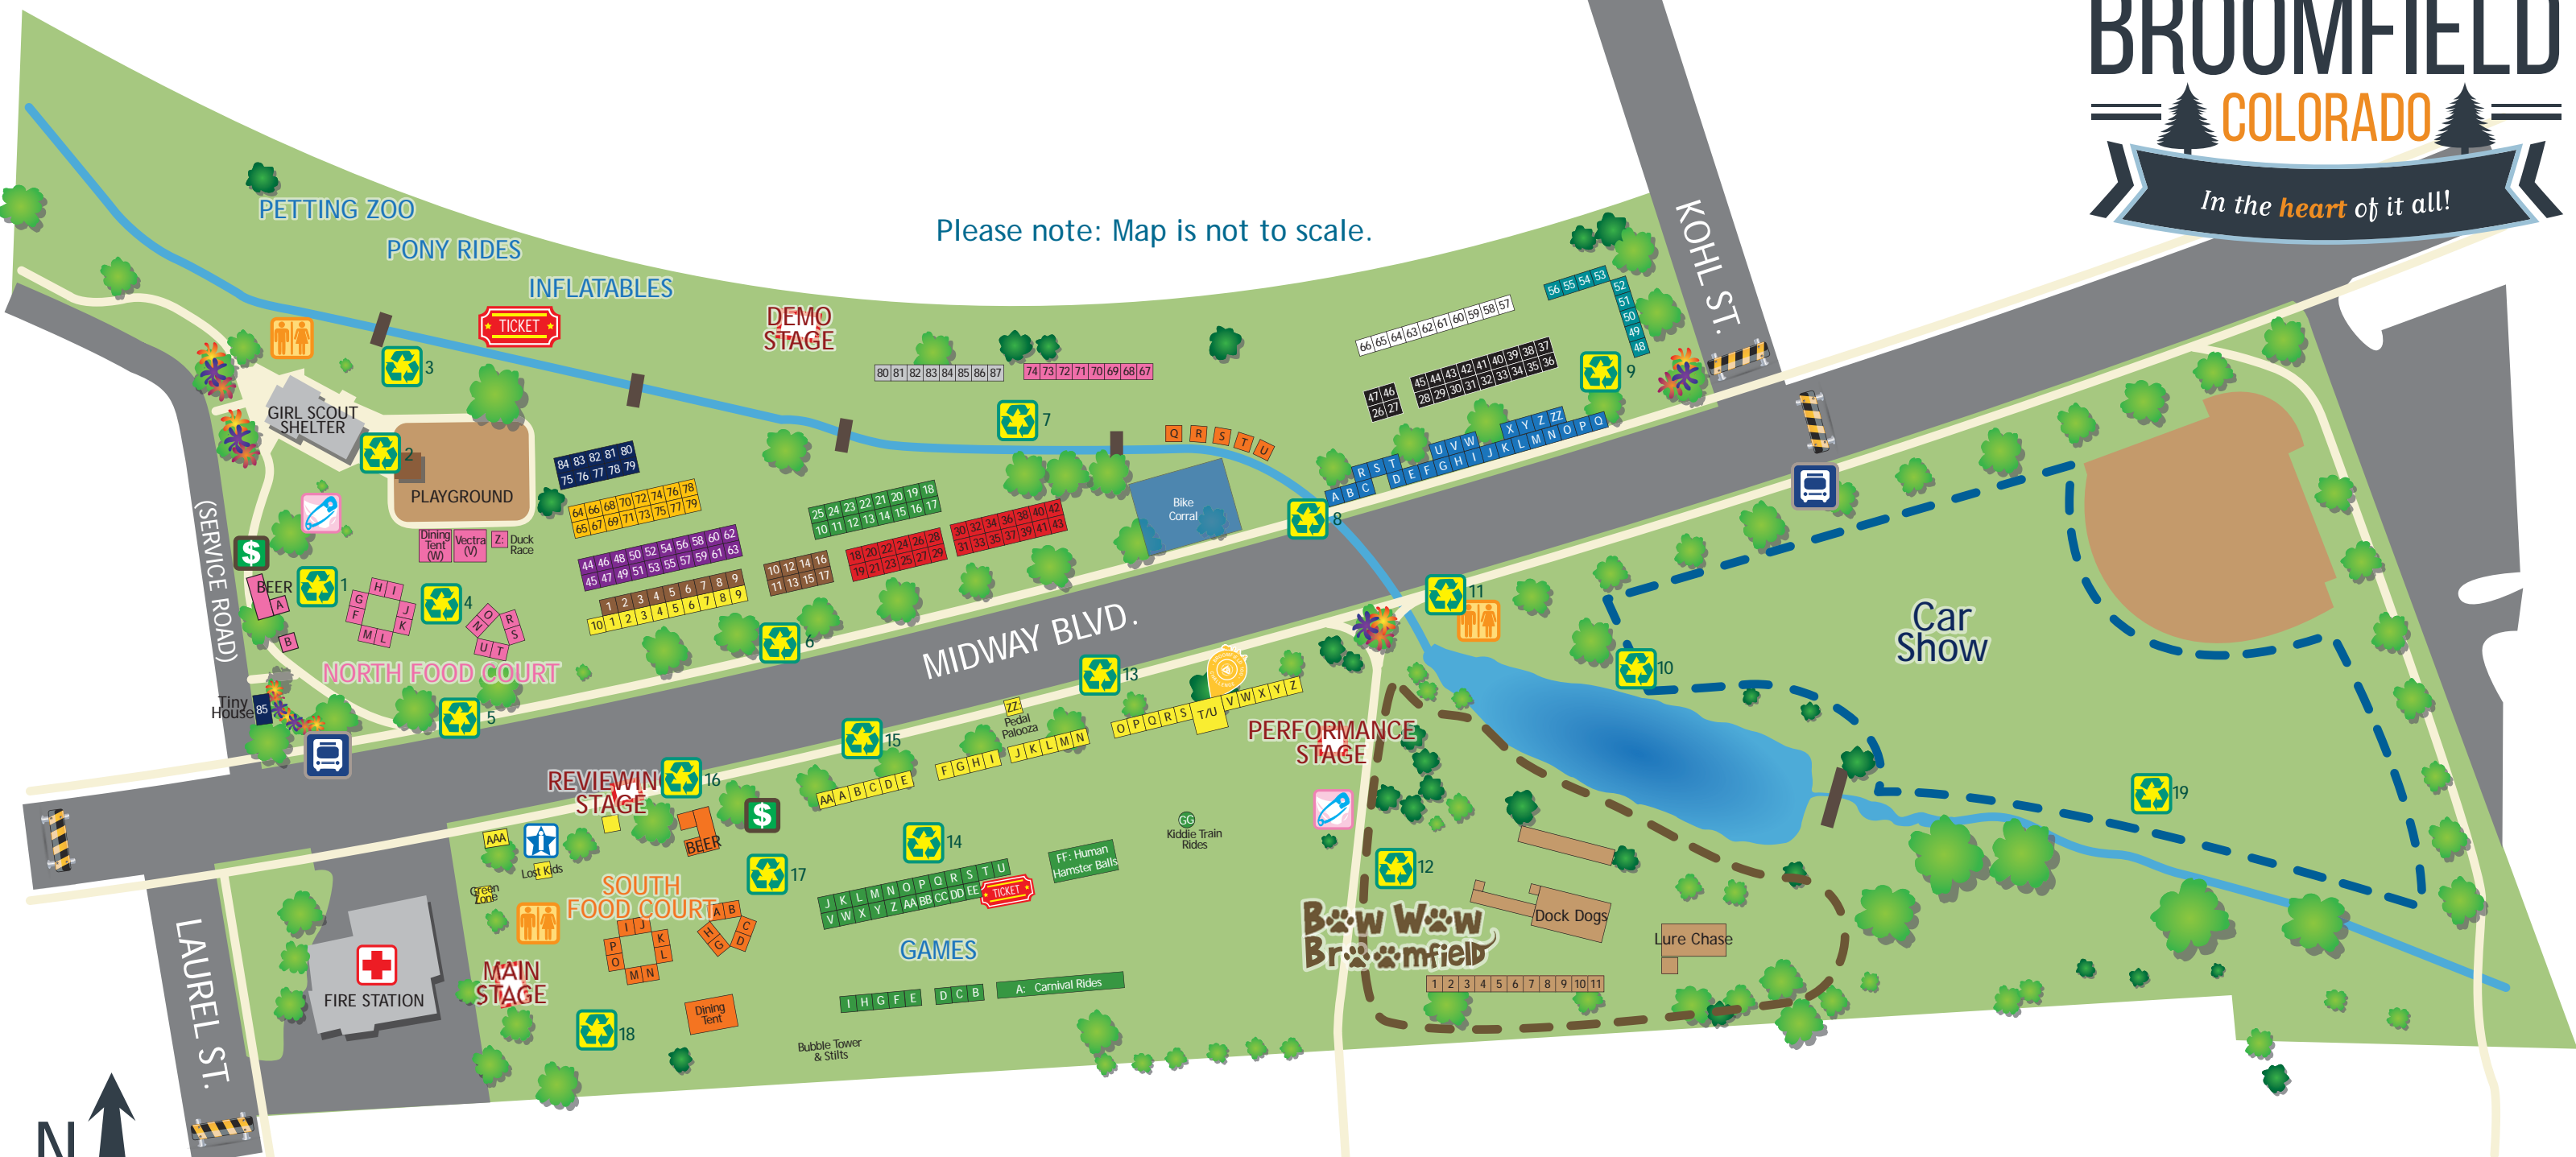

2018 Broomfield Days

Please note: Map is not to scale.

LEGEND

- Ticket Booth
- Entertainment Stage
- Diaper Changing Station
- Information Booth
- First Aid
- Broomfield 100 Drop-Off
- Bridge
- Port-a-Potties
- Green Zone Stations
- ATM Machines
- Accessibility Shuttle Stop
- Road Closed